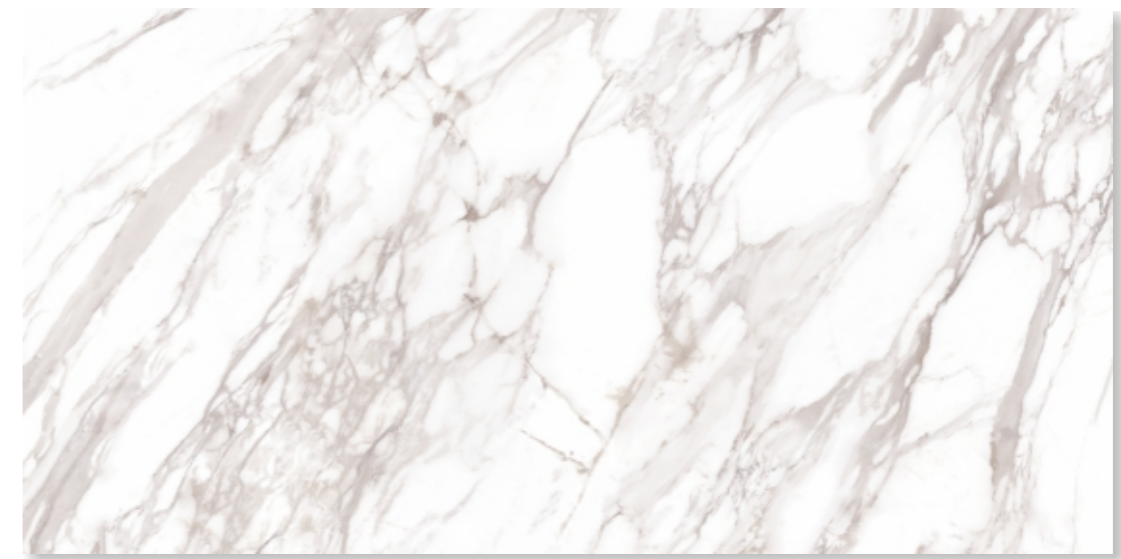

Айс / светло-серый
Ice / light gray
1200X600mm