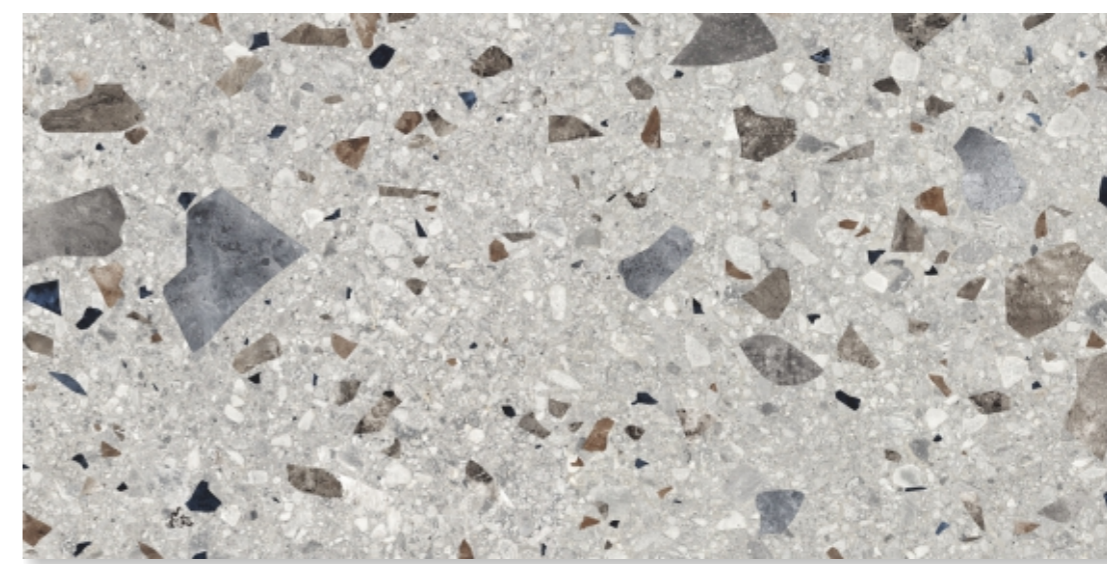

Рок / серый
Rock / gray
1200X600mm